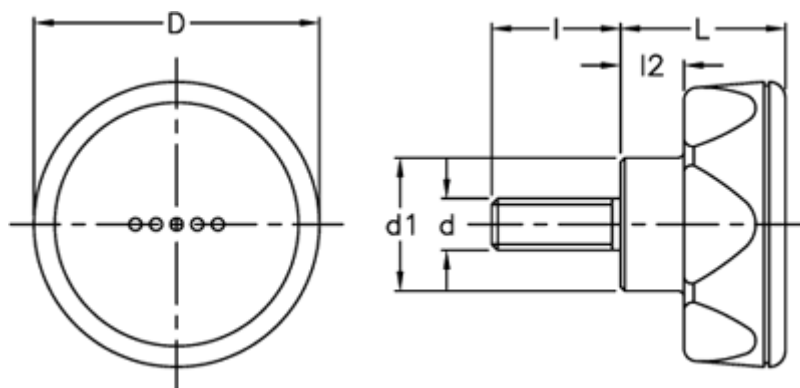

Article number: 23052226166

Description: E+G Lobe knob
ELK.70-p M10x30-C6 red centre cap

Measures

D	= 70
d1	= 32.5
d 6g	= M10
l	= 30
L	= 35
l2	= 13